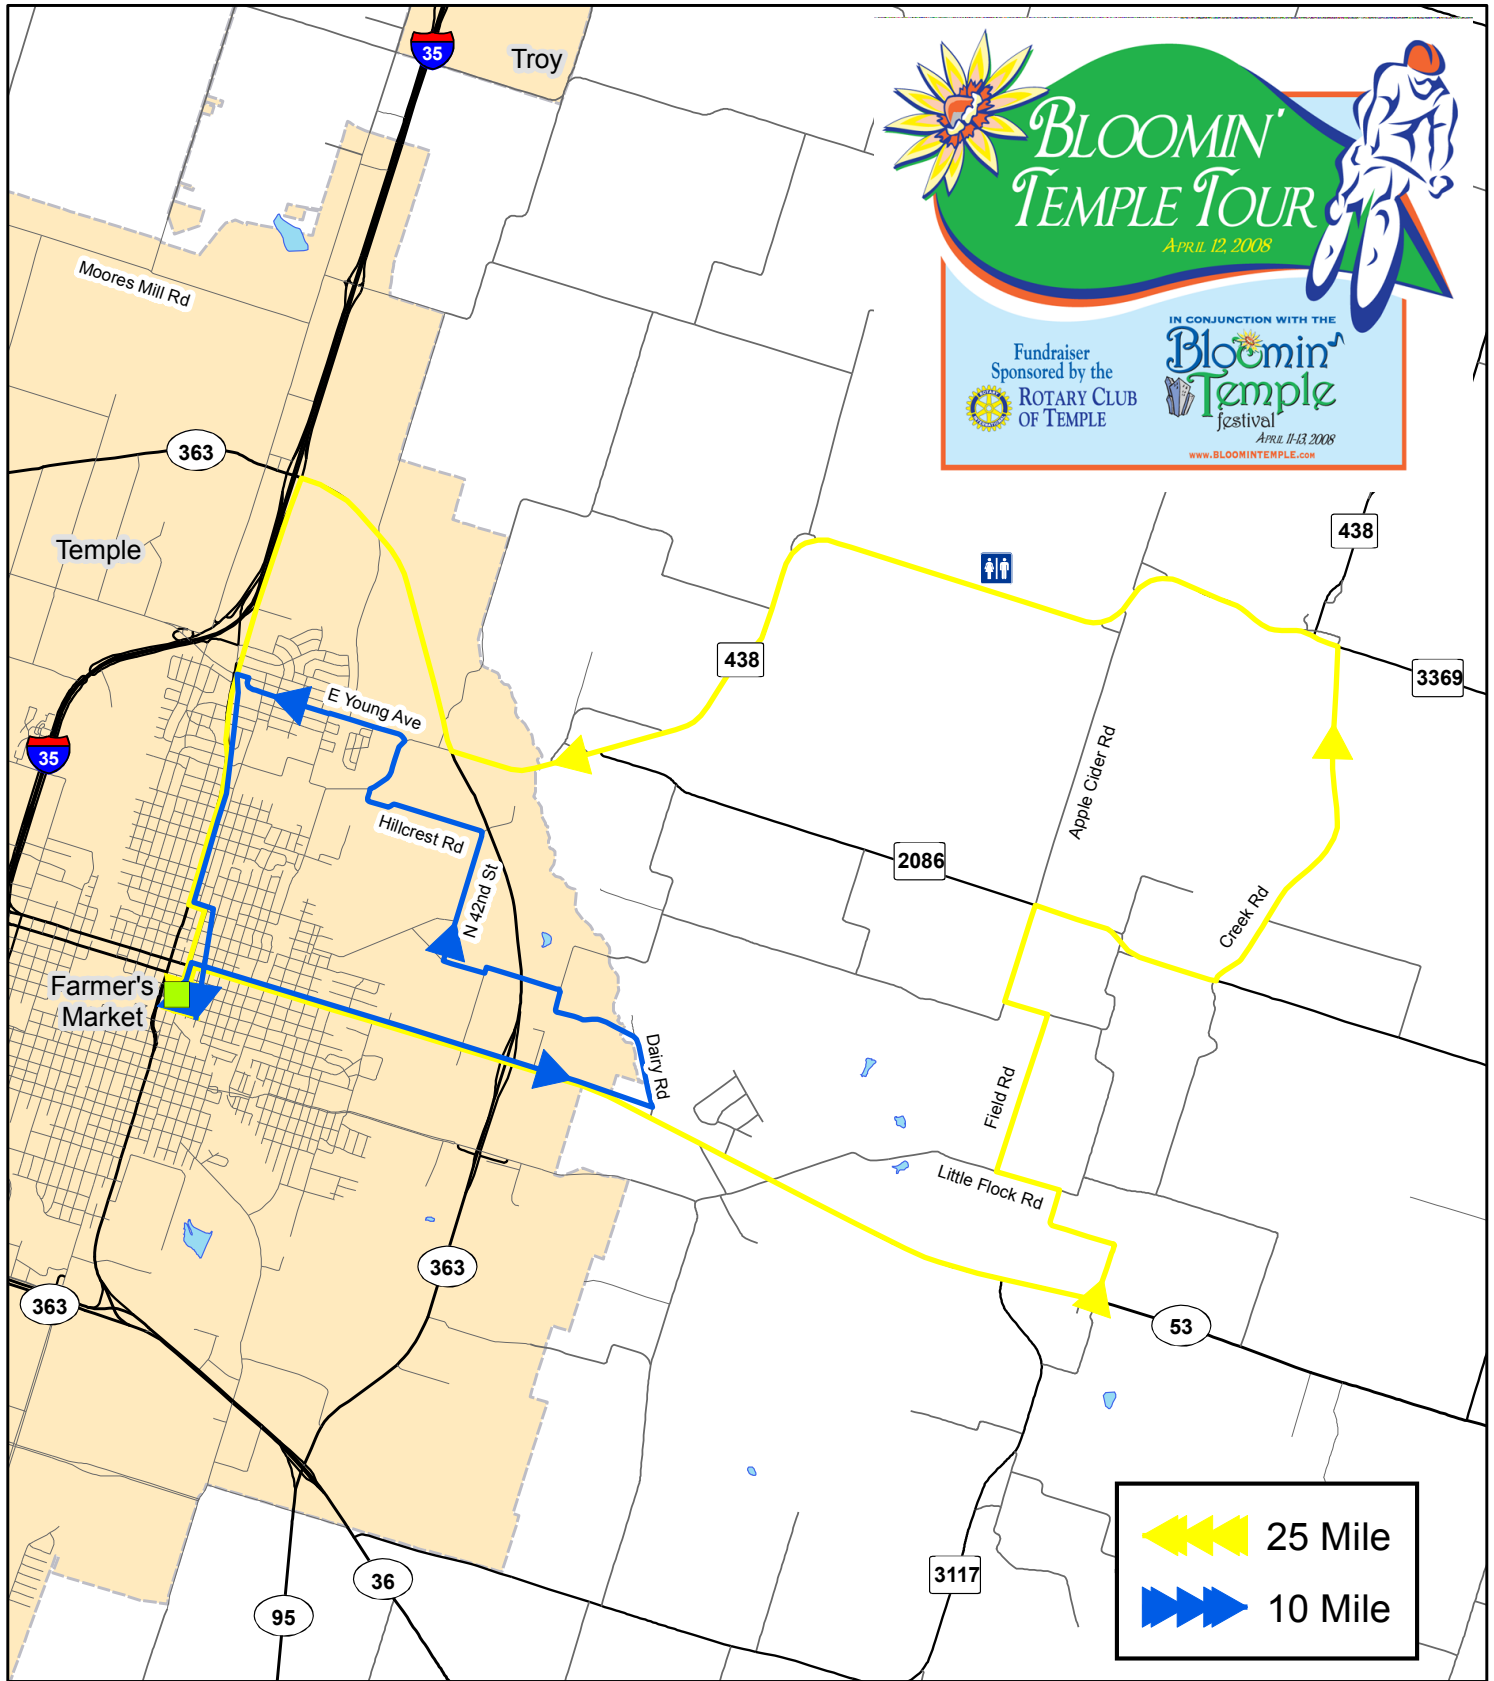

# Bloomin Temple Tour - 10 Mile and 25 Mile routes

Central Texas  
Council of Governments  
Planning & Regional  
Services Division  
March 13, 2008

BloominTemple10\_25Route.mxd

Roads - 911 Road Centerlines

### Legend

-  Reststop
-  Start/Stop